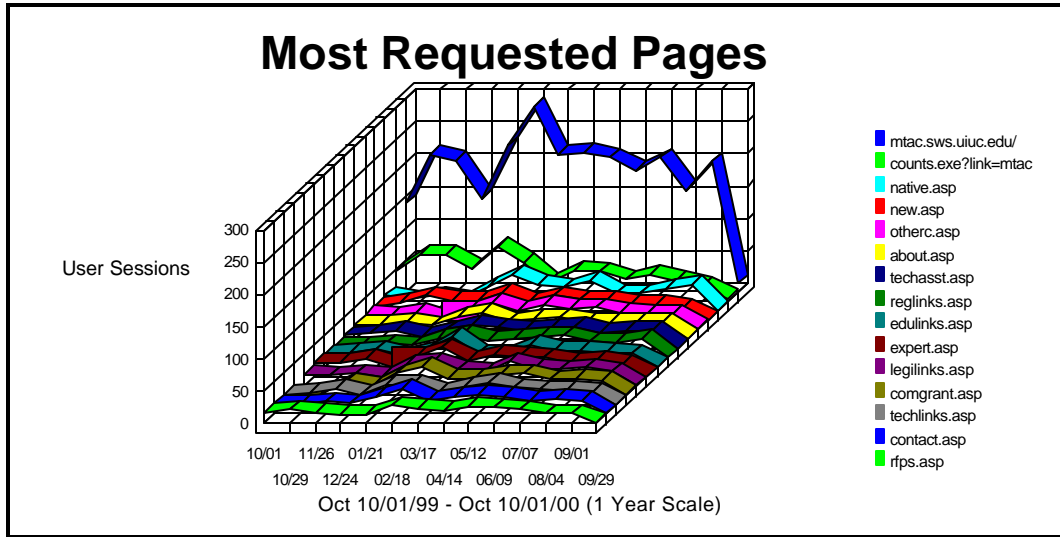

Most Requested Pages

This section identifies the most popular web site pages and how often they were accessed. The average time a user spends viewing a page is also indicated in the table.

Most Requested Pages					
	Pages	Views	% of Total Views	User Sessions	Avg. Time Viewed
1	MTAC - Home http://mtac.sws.uiuc.edu/	3,092	28.15%	2,626	00:01:07
2	http://mtac.sws.uiuc.edu/counter/counts.exe?link=mtac&width=4	801	7.29%	648	00:01:46
3	MTAC - Native American Links http://mtac.sws.uiuc.edu/native.asp	466	4.24%	427	00:01:43
4	MTAC - What's New http://mtac.sws.uiuc.edu/new.asp	447	4.06%	380	00:01:51
5	MTAC - Drinking Water Centers http://mtac.sws.uiuc.edu/otherc.asp	406	3.69%	364	00:02:08
6	MTAC - About MTAC http://mtac.sws.uiuc.edu/about.asp	388	3.53%	360	00:02:09
7	MTAC - Technical Needs Assessment http://mtac.sws.uiuc.edu/tehasst.asp	377	3.43%	359	00:02:14
8	MTAC - Regulatory Agency Links http://mtac.sws.uiuc.edu/reglinks.asp	377	3.43%	342	00:02:33
9	MTAC - Technical Education Links http://mtac.sws.uiuc.edu/edulinks.asp	366	3.33%	330	00:02:21
10	MTAC - Expert List http://mtac.sws.uiuc.edu/expert.asp	362	3.29%	346	00:01:43
11	MTAC - Drinking Water Legislation Links http://mtac.sws.uiuc.edu/legilinks.asp	346	3.15%	321	00:02:19
12	MTAC - Competitive Grants Awards http://mtac.sws.uiuc.edu/comgrant.asp	327	2.97%	302	00:02:30
13	MTAC - Technology Links http://mtac.sws.uiuc.edu/techlinks.asp	325	2.95%	308	00:02:33
14	MTAC - Contact MTAC	316	2.87%	302	00:02:10