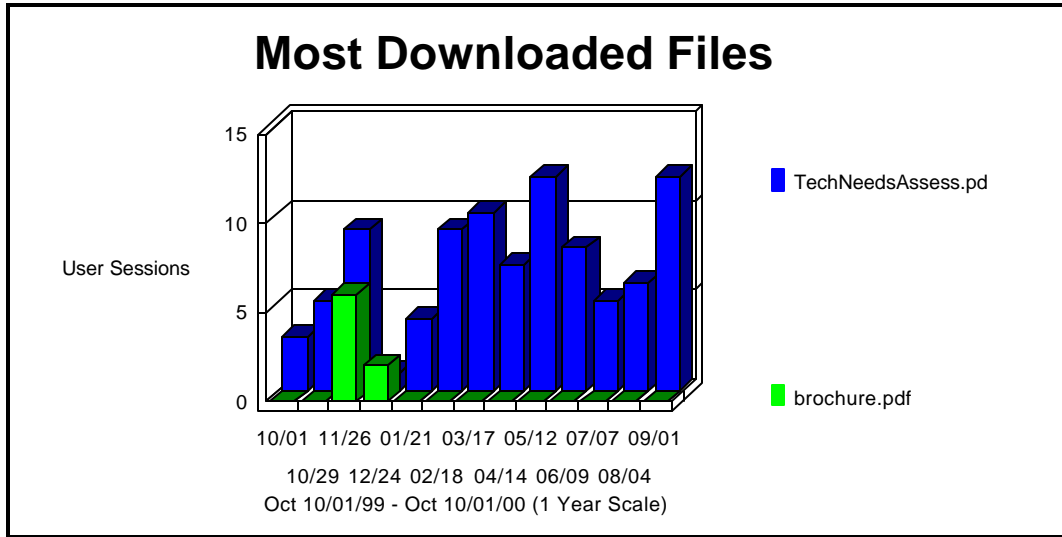

Most Downloaded Files

This section identifies the most popular file downloads for the site. If an error occurred during the transfer, that transfer is not counted.

Most Downloaded Files				
	File	No. of Downloads	% of Total Downloads	Session Downloads
1	http://mtac.sws.uiuc.edu/pdf/TechNeedsAssess.pdf	123	84.82%	91
2	http://mtac.sws.uiuc.edu/docs/brochure.pdf	22	15.17%	8
Total For the Files Above		145	100%	N/A