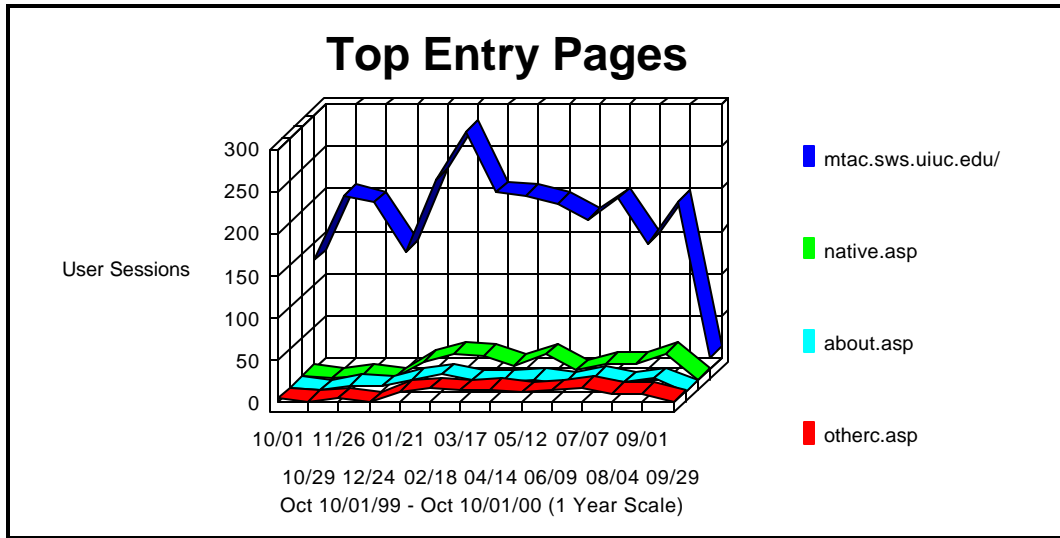

Top Entry Pages

This section identifies the first page viewed when a user visits this site. This is most likely your home page but, in some cases, it may also be specific URLs that users enter to access a particular page directly. The percentages refer to the total number of user sessions that started with a valid Document Type. If the session started on a document with a different type (such as a graphic or sound file), the file is not be counted as an Entry Page, and the session is not counted in the total.

Top Entry Pages			
	File	% of Total	User Sessions
1	MTAC - Home http://mtac.sws.uiuc.edu/	55.97%	2,525
2	MTAC - Native American Links http://mtac.sws.uiuc.edu/native.asp	5.07%	229
3	MTAC - About MTAC http://mtac.sws.uiuc.edu/about.asp	3.12%	141
4	MTAC - Drinking Water Centers http://mtac.sws.uiuc.edu/otherc.asp	3.03%	137
5	MTAC - Technical Needs Assessment http://mtac.sws.uiuc.edu/techasst.asp	2.97%	134
6	MTAC - Regulatory Agency Links http://mtac.sws.uiuc.edu/reglinks.asp	2.74%	124
7	MTAC - Request for Proposals http://mtac.sws.uiuc.edu/rfps.asp	2.61%	118
8	MTAC - Drinking Water Legislation Links http://mtac.sws.uiuc.edu/legilinks.asp	2.48%	112
9	MTAC - Expert List http://mtac.sws.uiuc.edu/expert.asp	2.43%	110
10	MTAC - What's New http://mtac.sws.uiuc.edu/new.asp	2.43%	110
	Total For the Pages Above	82.9%	3,740